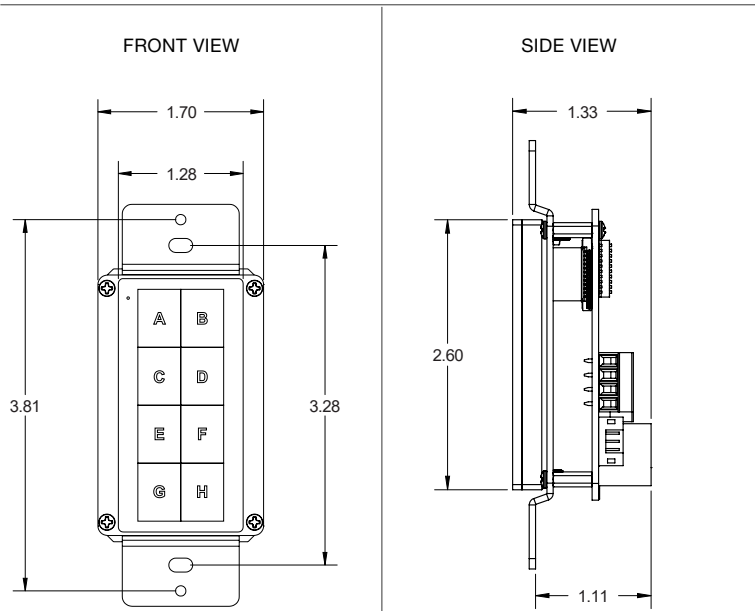

LIGHTZERO
DC POWERED LIGHTING

PROGRAMMABLE DIMMER

8 Button Scene Control

Full control at your fingertips

Versatile Wall Control available in multiple configurations. 4 to 8 zone dimming, six zones plus All-On/Off, DMX Scene Start, etc. DIP switches provide selection of DMX-512 “start” and “stop” channels.

RJ-45 input and output jacks allow switches to be installed in series for efficient cable runs. 4-pin terminal block allows Occupancy and Daylight Harvesting sensor input, allowing direct communication to the Digital Light Modules.

Easy to install and user-friendly for configuration of rooms or zones.

DIMENSIONS

CERTIFICATIONS:

(888) 890-0094 • www.lightzero.com

LIGHTZERO
DC POWERED LIGHTING