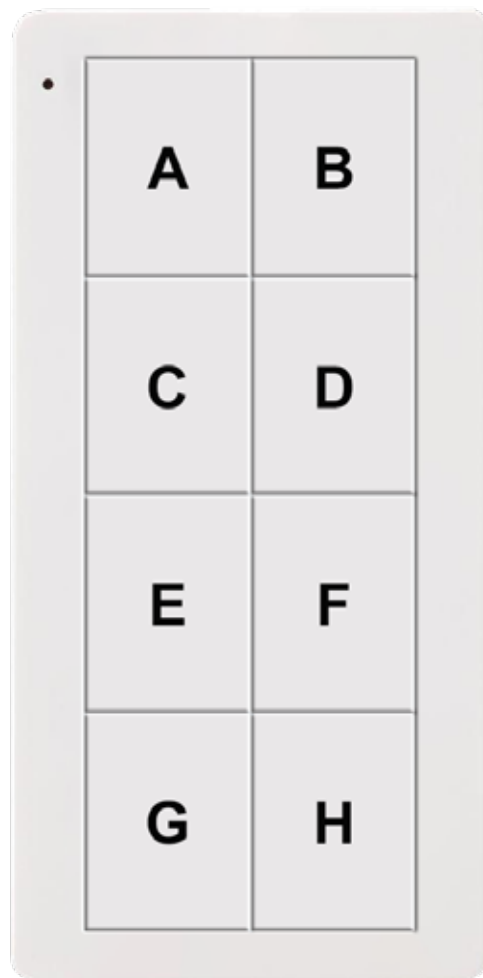

LIGHTZERO
DC POWERED LIGHTING

PROGRAMMABLE DIMMER

8 Button Scene Control

Full control at your fingertips

Versatile Wall Control available in multiple configurations. 4 to 8 zone dimming, six zones plus All-On/Off, DMX Scene Start, etc. DIP switches provide selection of DMX-512 “start” and “stop” channels.

RJ-45 input and output jacks allow switches to be installed in series for efficient cable runs. 4-pin terminal block allows Occupancy and Daylight Harvesting sensor input, allowing direct communication to the Digital Light Modules.

Easy to install and user-friendly for configuration of rooms or zones.

DIMENSIONS

CERTIFICATIONS:

(888) 890-0094 • www.lightzero.com

LIGHTZERO
DC POWERED LIGHTING