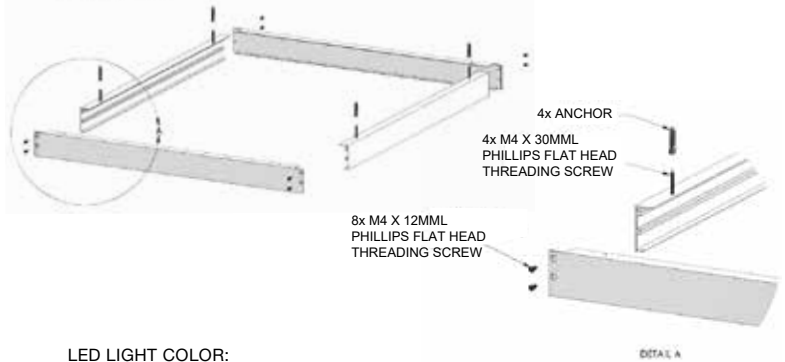

MOUNTING ACCESSORIES

HARD LID GRID ADAPTER KIT (SOLD SEPARATELY)

Ordering Information:
2x2 = Grid Adapter kit-2x2
2x4 = Grid Adapter kit-2x4

SURFACE MOUNT ADAPTER KIT (SOLD SEPARATELY):

INCLUDED PARTS

LED LIGHT COLOR: