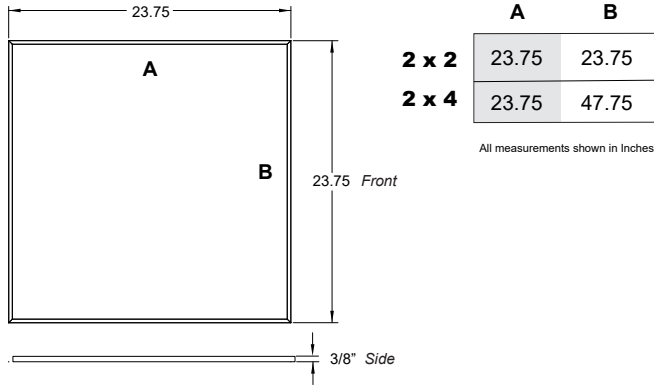

Offered in 2' X 2', and 2' X 4' sizes.

Connects to our **Digital Light Module** using Cat-5 cable or hard wire, providing the simplest, most cost-effective installation available.

- Thin profile - less than 1"
- Standard recessed T-Bar fit for common ceiling grids
- Class 2 Power, no conduit needed
- **Surface mount kit available**

EDGE LIT

Graphic Illuminator

DIMENSIONS

Part Numbers:

Example

ELGI-TW-024-024

ELGI-

Product Color Temperature Size Size

Size: 024-024 = 2' x 2' | 024-048 = 2' x 4'

Color Temperatures:

3 = 3,000K

4 = 3,500K

5 = 4,200K

6 = 5,000K

TW = Tunable-White (3000K - 6000K)

SPECIFICATIONS	
Power Consumption	37 Watts
Luminous Flux	3200 Lumens (May vary minimally based on LED color)
Beam Angle	120 Degrees
Dimming	0-100%
Housing Color	White
Fixture Material	Die Cast Aluminum Housing
Operating Temperature	-4 degrees F (-20 C) to +122 degrees F (+50 C)
Expected Lifespan	100,000 hours (LM70)
Warranty	10 years
Input Voltage	48VDC
Standards/Certifications	Made in USA, ETL Listed, RoHS, CE

- 202 (2'x2')
- 402 (4'x2')
- 404 (4'x4')
- 404a* (4'x4' horizontal)
- 404b* (4'x4' vertical)
- 604 (6'x4')
- 602 (6'x2')
- 606 (6'x6')
- 802 (8'x2')
- 804 (8'x4')
- 804a* (8'x4' horizontal)
- 804b* (8'x4' vertical)
- 806 (8'x6')
- 808 (8'x8')
- 808a* (8'x8' horizontal)
- 808b* (8'x8' vertical)