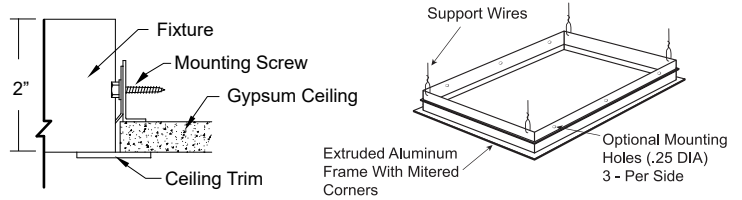

MOUNTING ACCESSORIES

HARD LID GRID ADAPTER KIT (SOLD SEPARATELY)

Ordering Information:
2x2 = Grid Adapter kit-2x2
2x4 = Grid Adapter kit-2x4