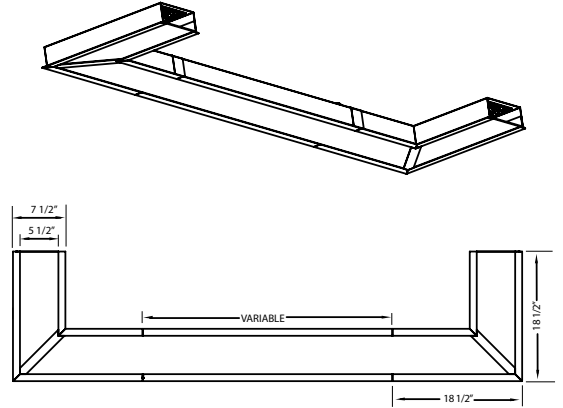

(888) 890-0094 • www.lightzero.com

LIGHTZERO
DC POWERED LIGHTING

DIFFUSED - DIRECT DC

6" Wall Wash Fixture

DIMENSIONS

Standard

Custom

Part Numbers: