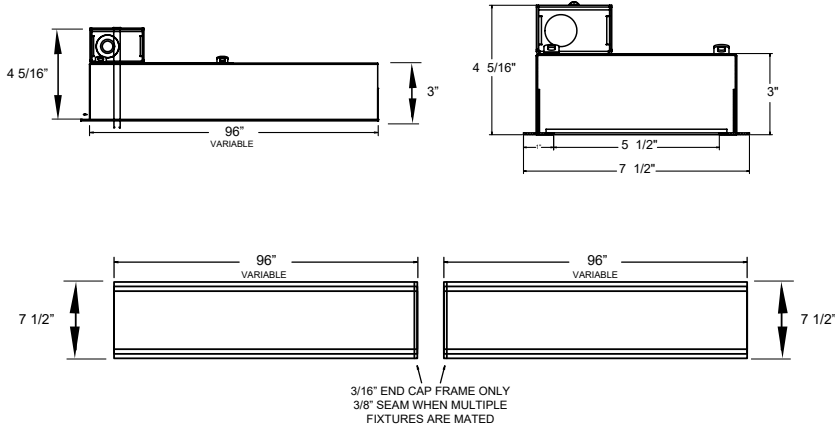

(888) 890-0094 • www.lightzero.com

LIGHTZERO
DC POWERED LIGHTING

DIFFUSED - DIRECT DC

6" Wall Wash Fixture

DIMENSIONS

Standard

Custom

Part Numbers:

Number of LEDs:

- 1 = 1 LED / 3000 Lumens (based on 6" x 48")
- 2 = 2 LED / 6000 Lumens (based on 6" x 48")
- 3 = 3 LED / 9000 Lumens (based on 6" x 48")
- 4 = 4 LED / 12000 Lumens (based on 6" x 48")

Size (Contact Factory for more sizes):

- 006-012 = 6" x 12"
- 006-024 = 6" x 24"
- 006-036 = 6" x 36"
- 006-048 = 6" x 48"

SPECIFICATIONS	
LED Driver Input Voltage	48VDC
Dimming	0 - 100%
Power Consumption	11.52 Watts (1 LED) per square foot
Luminous Flux	1500 Lumens per sq. ft. (Will vary based on number of LEDs)
Beam Angle	120 Degrees
Housing Color	White Powder Coat
Fixture Material	Aluminum Housing
Weight	1.5 lbs per sq. ft.
Expected Lifespan	100,000 hours (L70)
Warranty	3 years
Standards/Certifications	Made in USA, ETL Listed, RoHS, CE